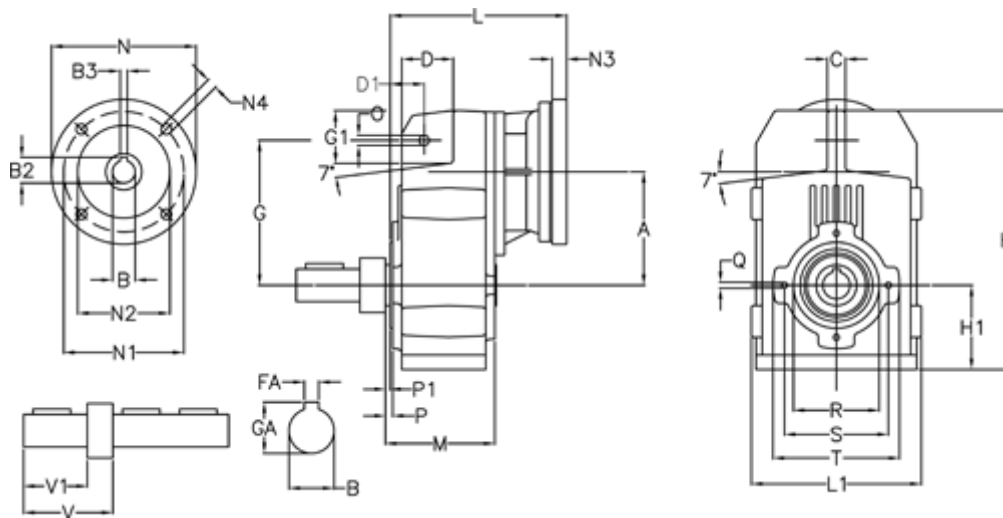

Article number: 29560271871220

Description: Shaft mounted gear  
A254R-718,7-P63B5

## Measures

A = 128.75	FA = 10	M = 135.5	Q = M10x14
B = 35	G = 162	N = 140	R = 110
B1 = 11	G1 = 58.0	N1 = 115	S = 130
B2 = 12.8	GA = 38.0	N2 = 95	T = 150
B3 = 4	H = 290.5	N4 = M8x19	V = 93.0
C = 20	H1 = 93.5	O = 13	V1 = 60
D = 57.0	L = 268.5	P = 6.0	
D1 = 43.5	L1 = 188	P1 = 3.5	